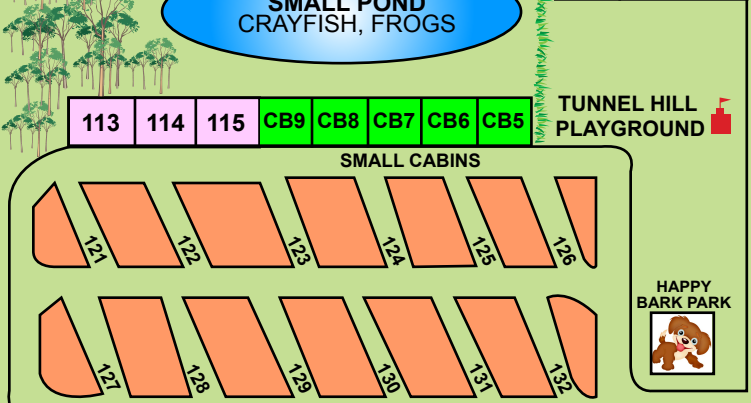

WALKING TRAILS  
25 ACRES

**MAP KEY**

- P Parking
- Restrooms
- Playground
- Walking Trail
- W Water
- Seasonal
- 50amp W/E
- 20amp Reg
- 30amp Reg
- 30amp Plus
- Tents NO W/E
- Cabins 1-4
- LakeView Lodge
- Cabins w/AC
- Cabins 5-9

SLOW DOWN  
**10**  
MPH

**ZOO**  
LLAMAS, PIGS, GEESE,  
RABBITS, DUCKS,  
PEACOCKS, CHICKENS

**ANIMAL BARN**

NO TRESPASSING

ENTRANCE

18 HOLE MINIGOLF

PETTING ZOO

MAINTENANCE SHED  
EMPLOYEES ONLY

**HAPPY**  
ACRES KAMPGROUND