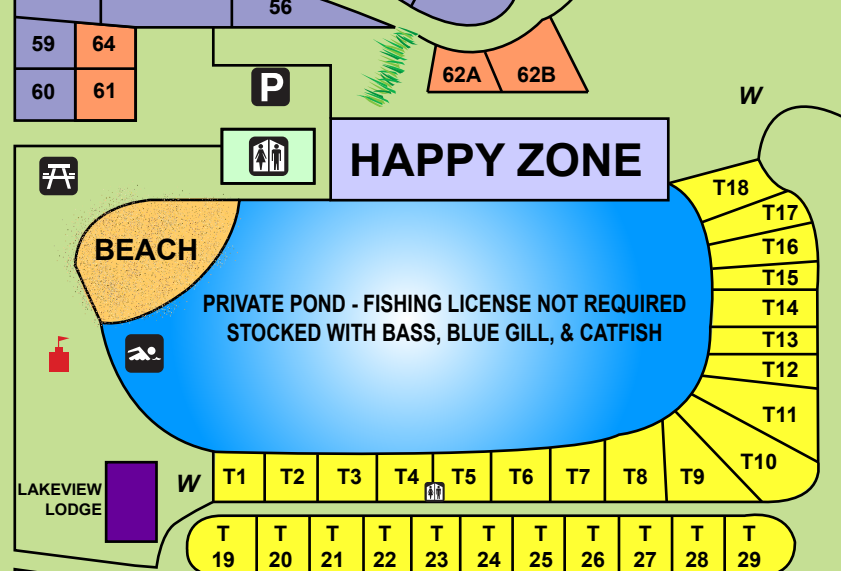

WALKING TRAILS  
25 ACRES

**MAP KEY**

- P Parking
- Restrooms
- Playground
- Walking Trail
- W Water
- Seasonal
- 50amp W/E
- 20amp Reg
- 30amp Reg
- 30amp Plus
- Tents NO W/E
- Cabins 1-4
- LakeView Lodge
- Cabins w/AC
- Cabins 5-9

SLOW DOWN  
**10**  
MPH

**ZOO**  
LLAMAS, PIGS, GEESE,  
RABBITS, DUCKS,  
PEACOCKS, CHICKENS

**ANIMAL BARN**

NO TRESPASSING

ENTRANCE

18 HOLE MINIGOLF

PETTING ZOO

MAINTENANCE SHED  
EMPLOYEES ONLY

**HAPPY**  
ACRES KAMPGROUND