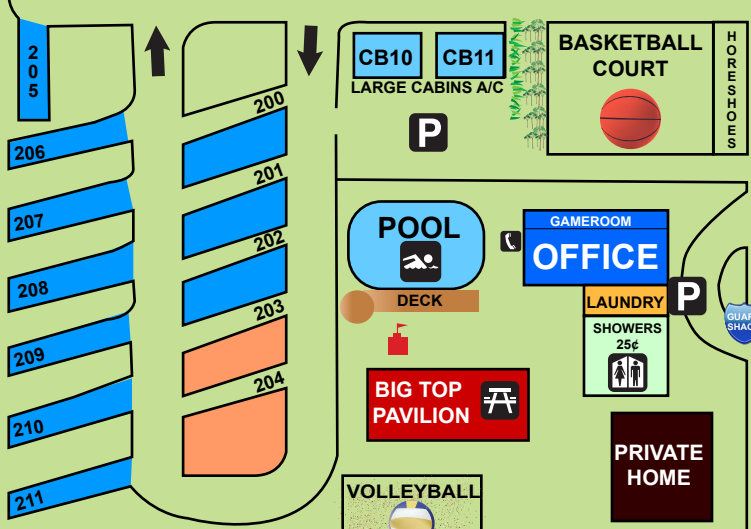

WALKING TRAILS  
25 ACRES

**MAP KEY**

- P Parking
- Restrooms
- Playground
- Walking Trail
- W Water
- Seasonal
- 50amp W/E
- 20amp Reg
- 30amp Reg
- 30amp Plus
- Tents NO W/E
- Cabins 1-4
- LakeView Lodge
- Cabins w/AC
- Cabins 5-9

SLOW DOWN  
**10**  
MPH

**ZOO**  
LLAMAS, PIGS, GEESE,  
RABBITS, DUCKS,  
PEACOCKS, CHICKENS

**ANIMAL BARN**

NO TRESPASSING

ENTRANCE

18 HOLE MINIGOLF

PETTING ZOO

MAINTENANCE SHED  
EMPLOYEES ONLY

**HAPPY**  
ACRES KAMPGROUND